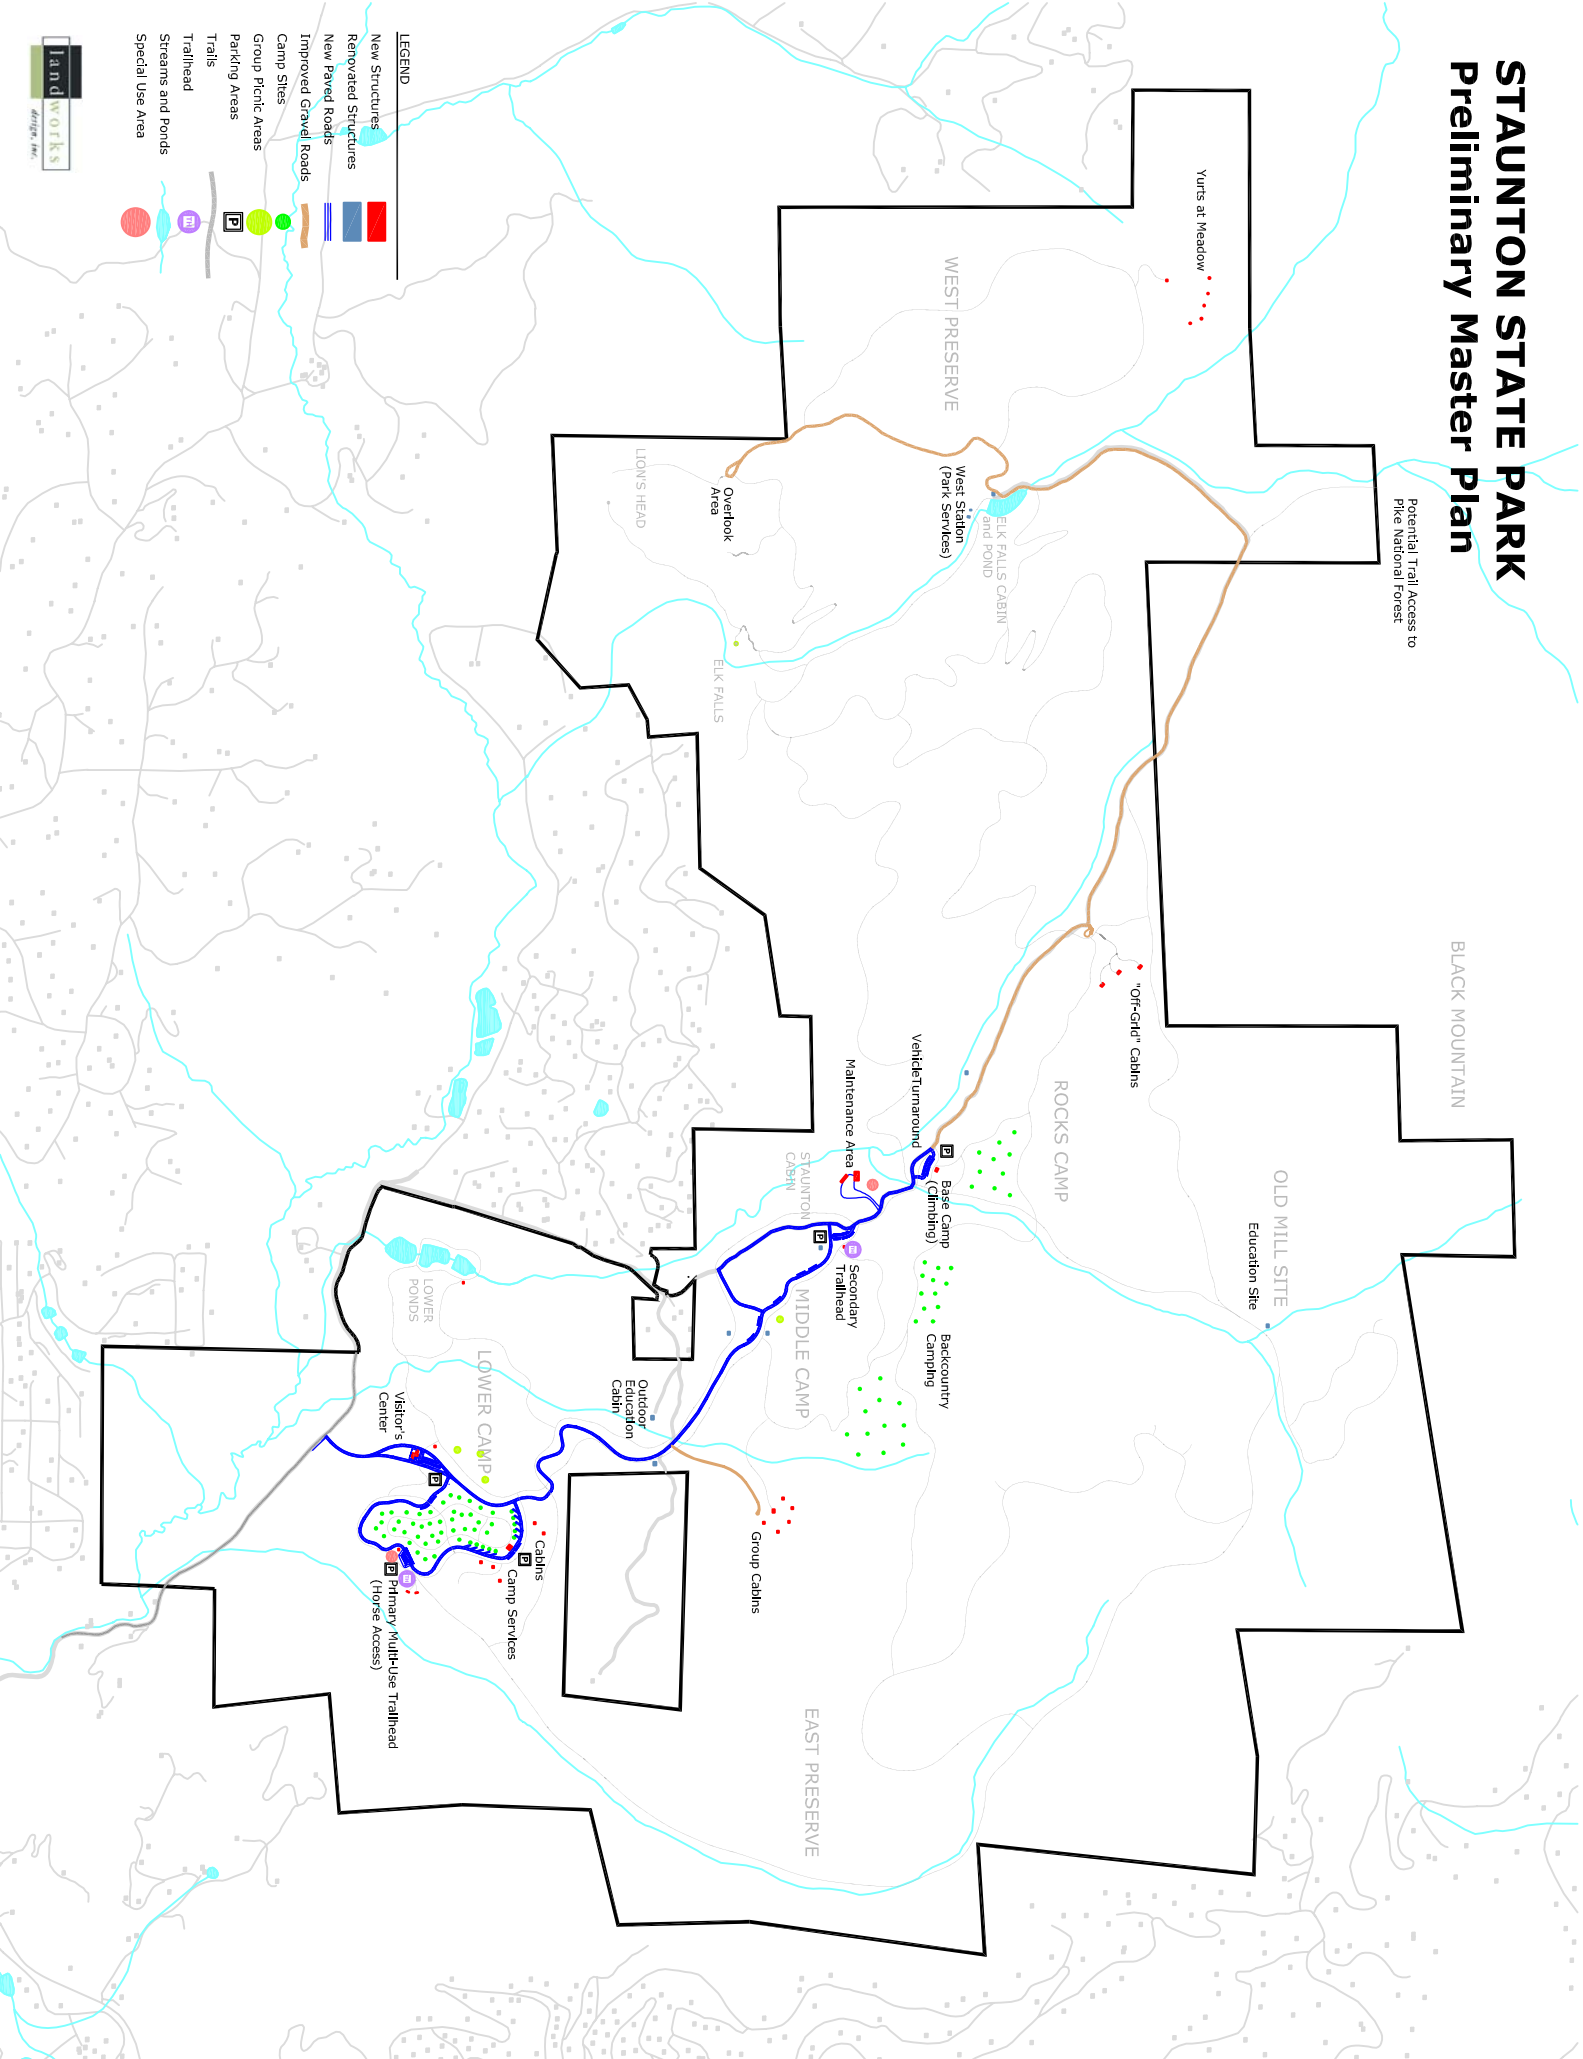

STAUNTON STATE PARK Preliminary Master Plan

BLACK MOUNTAIN

OLD MILL SITE
Education Site

Yurts at Meadow

"Off-grid" Cabins

ROCKS CAMP

WEST PRESERVE
West Station
(Park Services)

ELK FALLS CABIN
and POND

Vehicle Turnaround

Base Camp
(Climbing)

STATION
CABIN

Maintenance Area

MIDDLE CAMP

Outdoor
Education
Cabin

Cabins

LION'S HEAD
Overlook
Area

LOWER POND
S

LOWER CAMP

Visitor's
Center

Primary Multi-Use Trailhead
(Horse Access)

Camp Services

EAST PRESERVE

LEGEND

- New Structures
- Renovated Structures
- New Paved Roads
- Improved Gravel Roads
- Camp Sites
- Group Picnic Areas
- Parking Areas
- Trails
- Trailhead
- Streams and Ponds
- Special Use Area