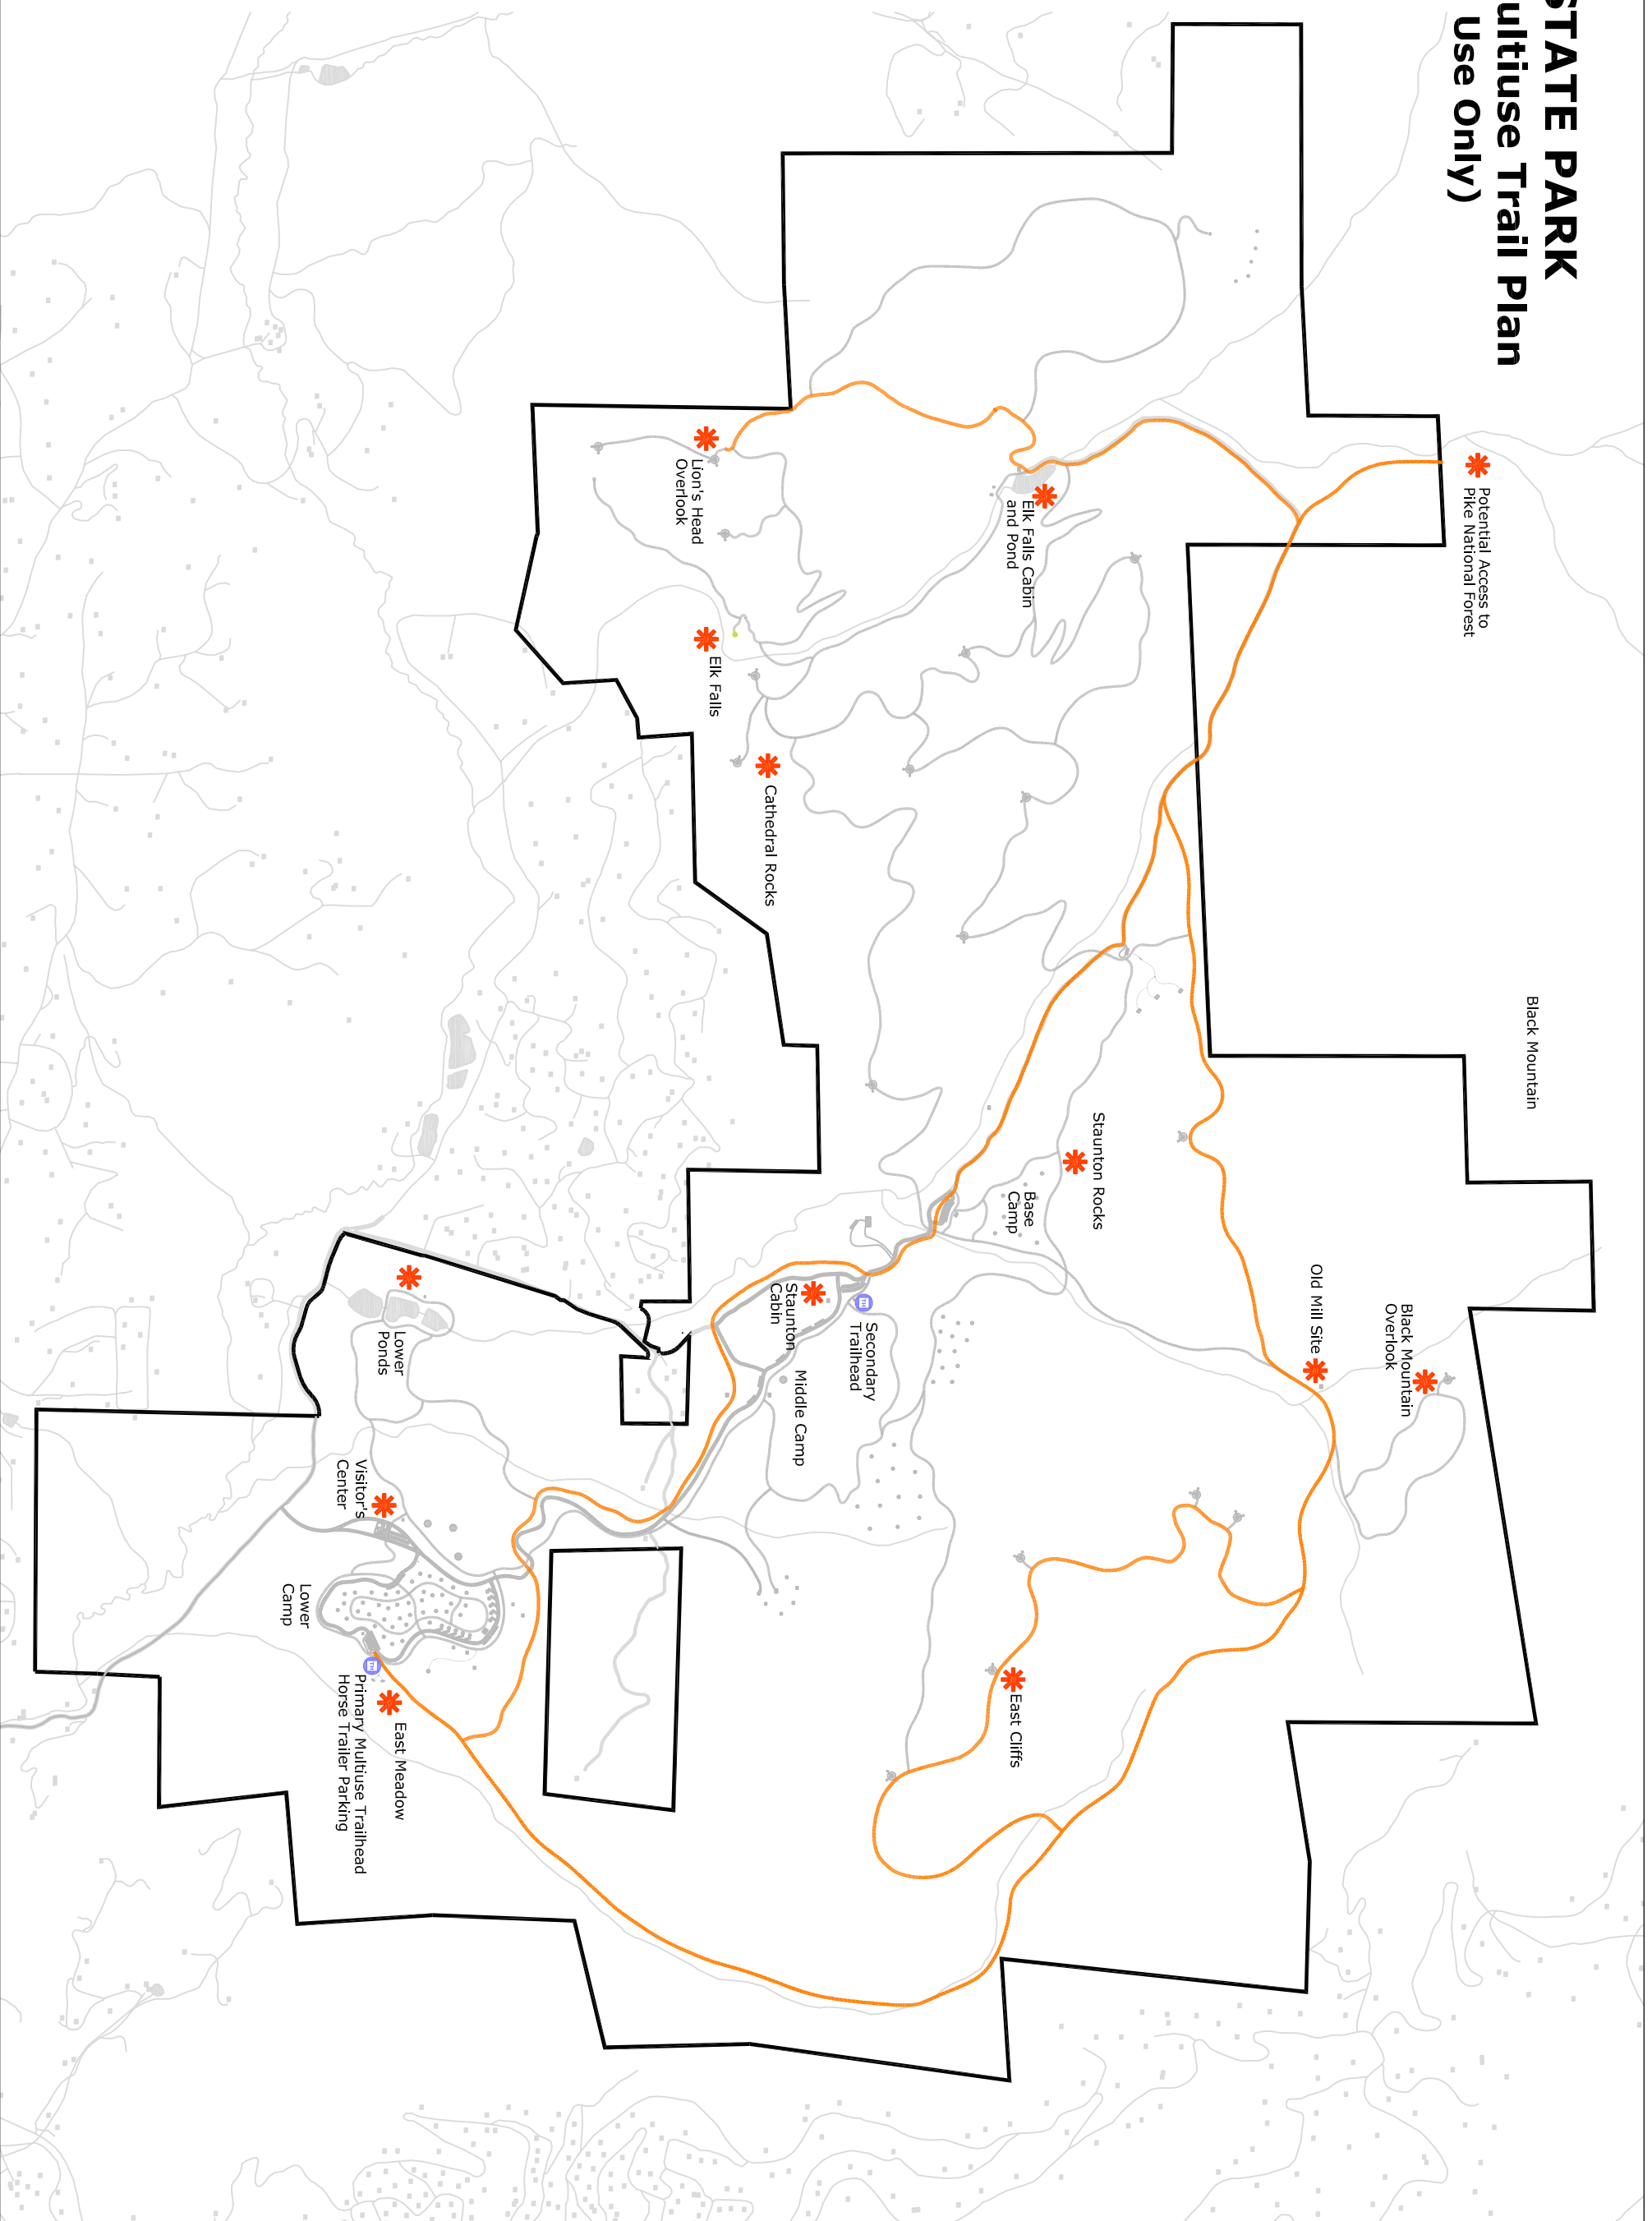

STAUNTON STATE PARK Preliminary Multiuse Trail Plan (Non-Motorized Use Only)

* Potential Access to
Pike National Forest

Black Mountain

* Black Mountain
Overlook

* Old Mill Site

* Staunton Rocks

* Base
Camp

* Elk Falls Cabin
and Pond

* Cathedral Rocks

* Elk Falls

* Lion's Head
Overlook

* Secondary
Trailhead

* Middle Camp

* Staunton
Cabin

* Lower
Ponds

* Visitor's
Center

* Lower
Camp

* East Meadow

* Primary Multiuse Trailhead
Horse Trailer Parking

LEGEND

Multi-Use Trail
(11.2 Miles)

Hiking Trail (only)
(17.5 Miles)

Seasonal Closure

View Point

Trailhead

Park Destinations