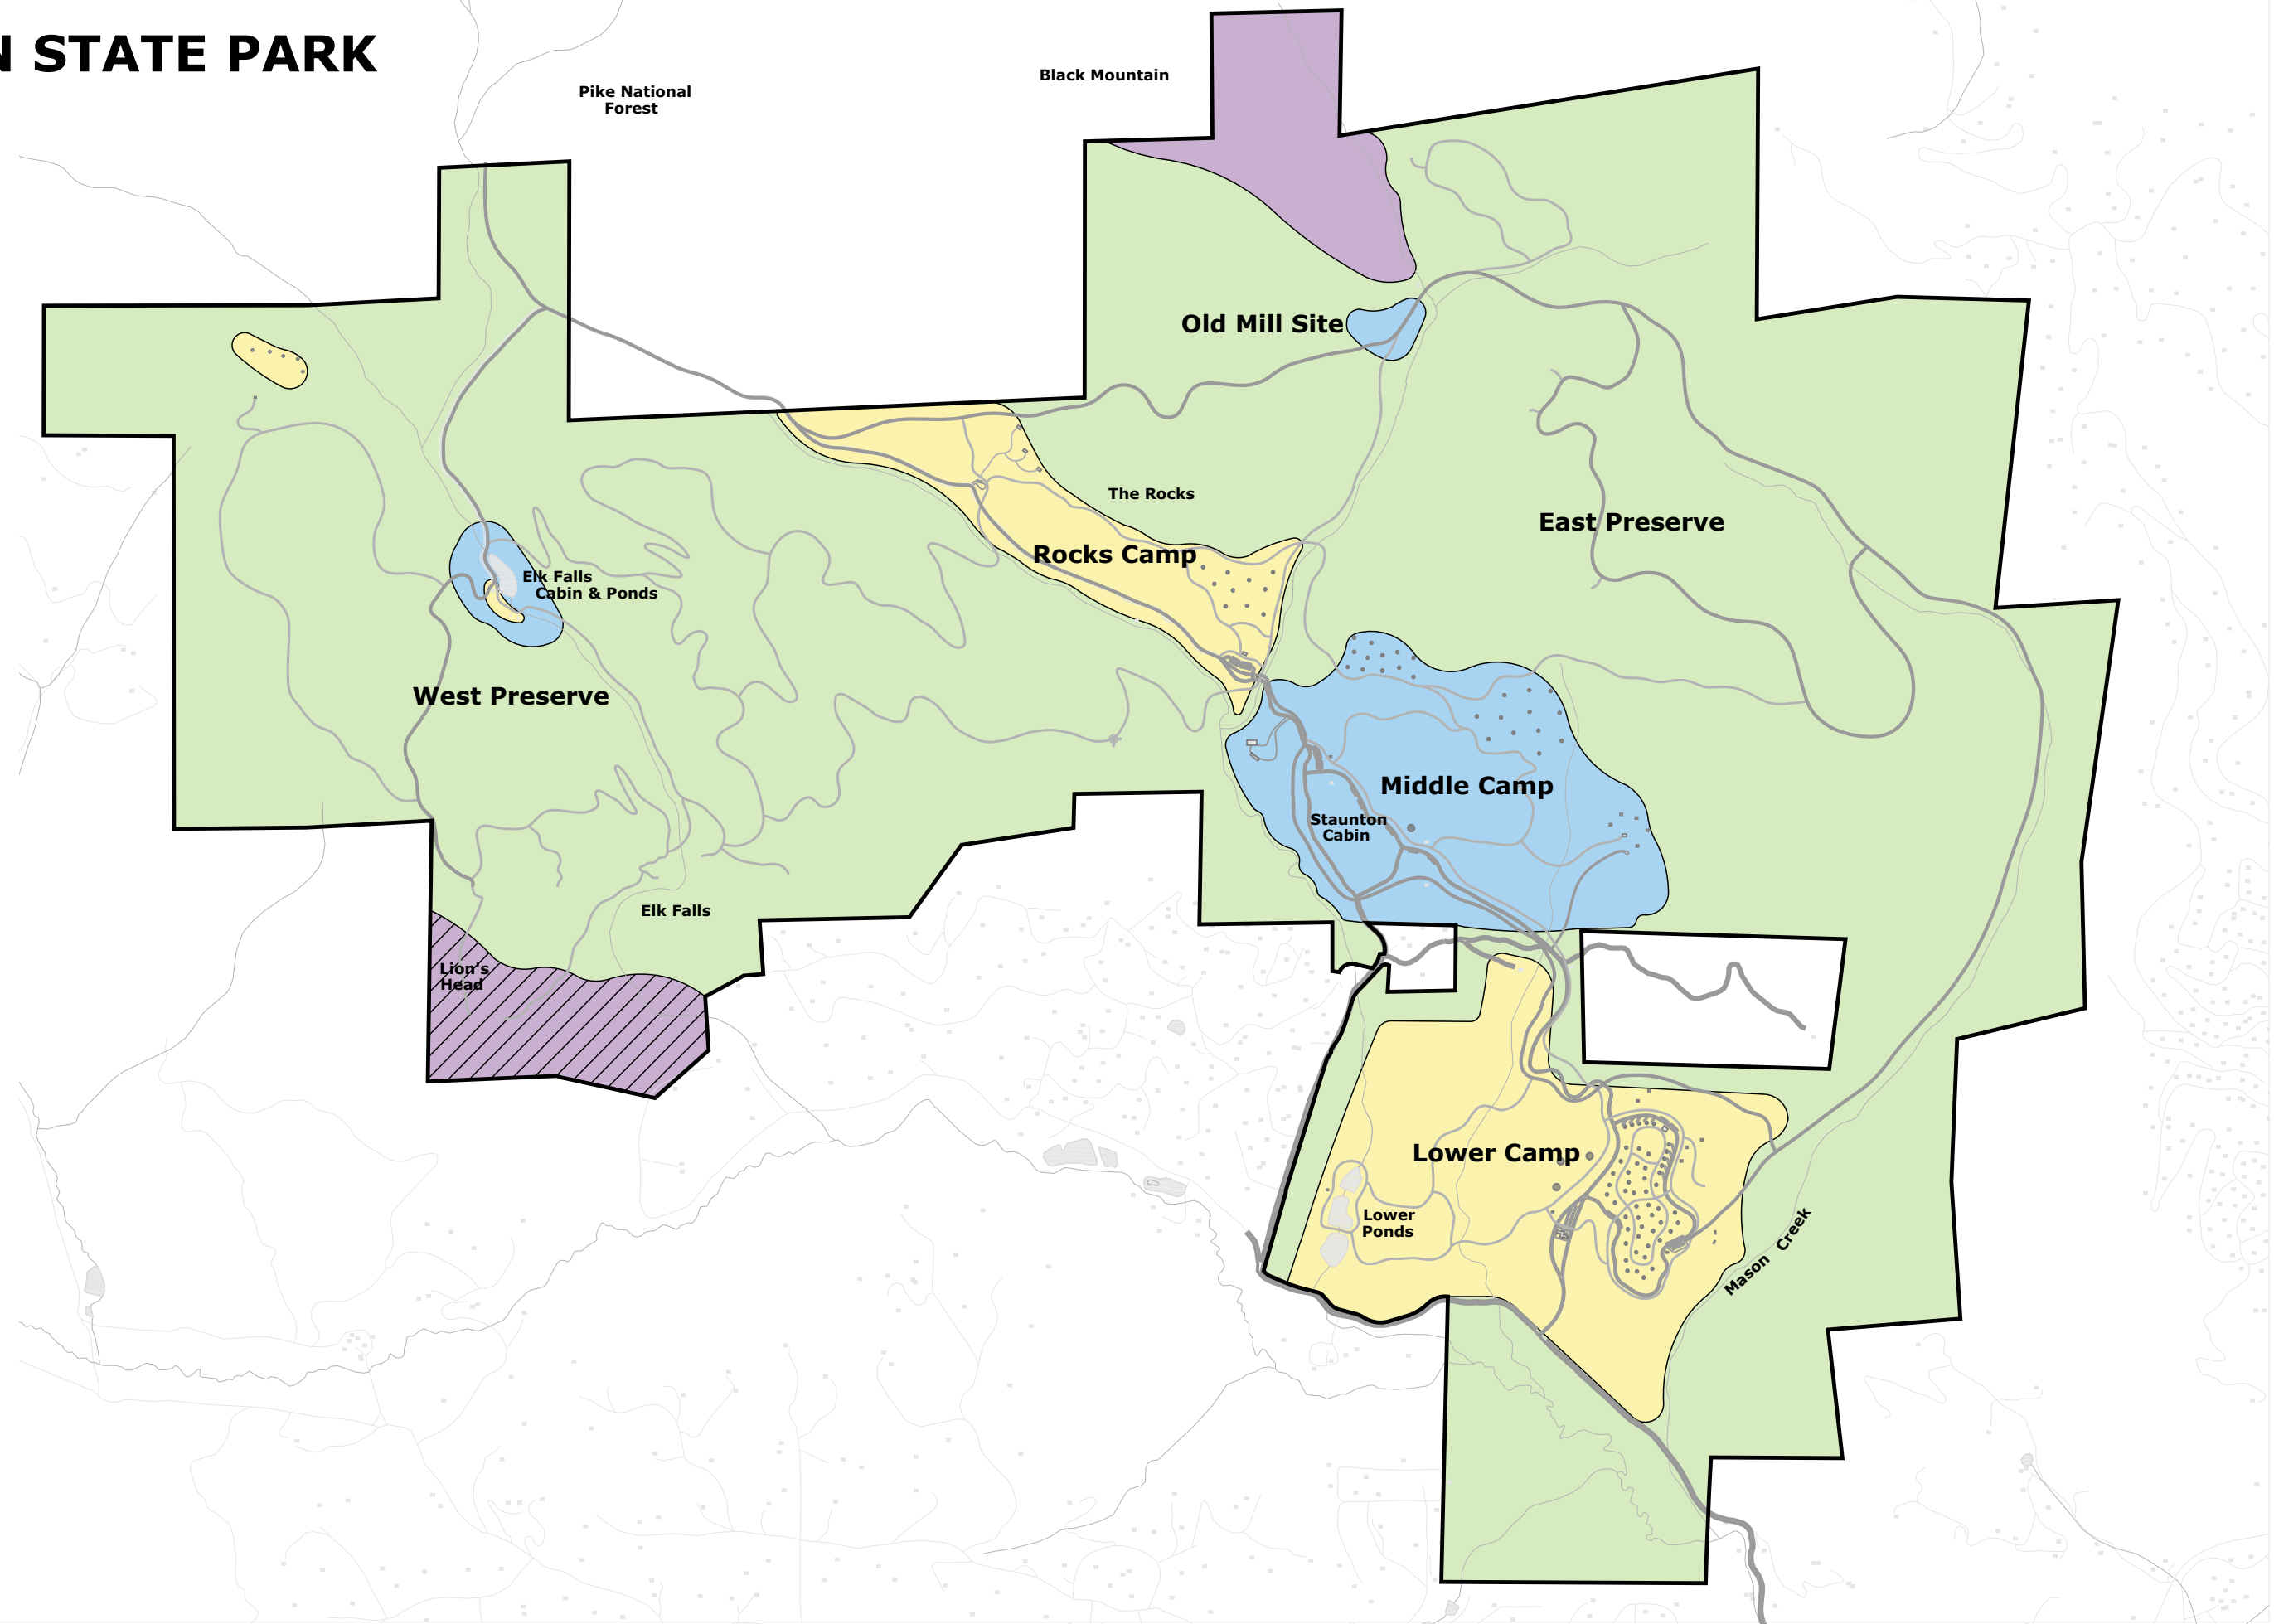

STAUNTON STATE PARK

Park Zones

LEGEND

Structures	
Roads	
Trails	
Camp Sites	
Group Picnic Areas	
Development	
Passive Recreation	
Natural	
Protection	
Seasonal Closure	